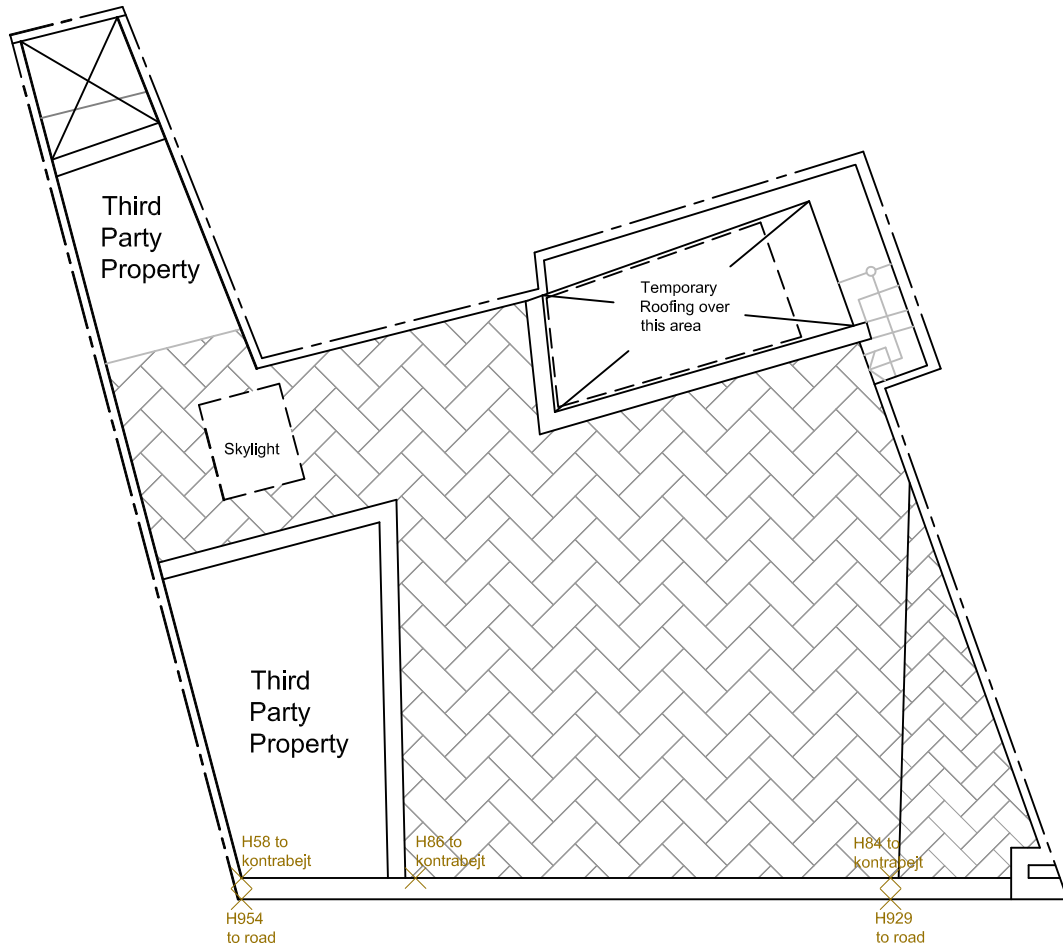

Ground Floor

First Floor

TITLE: Rabat Townhouse

SCALE: 1:100

AREA: Internal 92m<sup>2</sup> - External 74m<sup>2</sup> - Total 166m<sup>2</sup>

## Second Floor

TITLE: Rabat Townhouse

SCALE: 1:100

AREA: Internal 92m<sup>2</sup> - External 74m<sup>2</sup> - Total 166m<sup>2</sup>